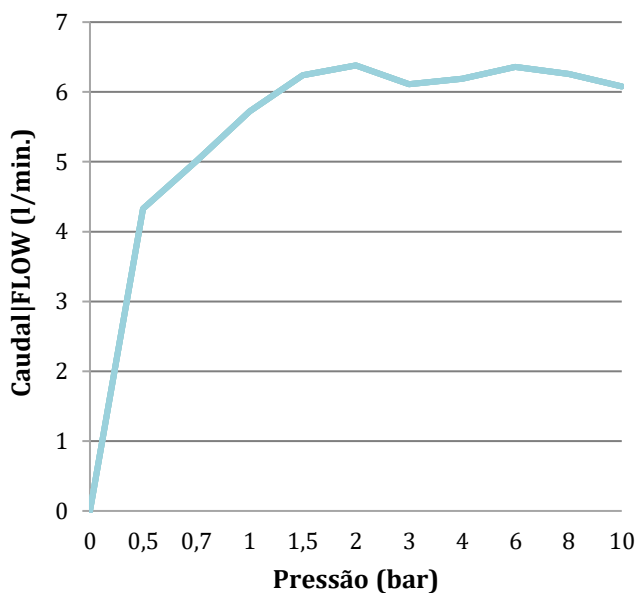

BRUMA AirEcoDrop® Sistema de poupança de água

EN

BRUMA SmoothBreeze® Ceramic cartridge

With concealed body

ABS Headshower Ø250mm

Handshower – Elo

Lux shower hose – 175 cm

Handle for control with multiple functions:

. Shut on/off and temperature control

. Diverter for 2 outlets

Includes flow regulator 6 l/min for the handshower And shower head

BRUMA ConfortClean® - Anti-limescale system

BRUMA AirEcoDrop® water-saving technology

DIAGRAMA DE CAUDAL | FLOW DIAGRAM

— Chuveiro|Shower Head Ø250

— Chuveiro mão|Handshower Elo