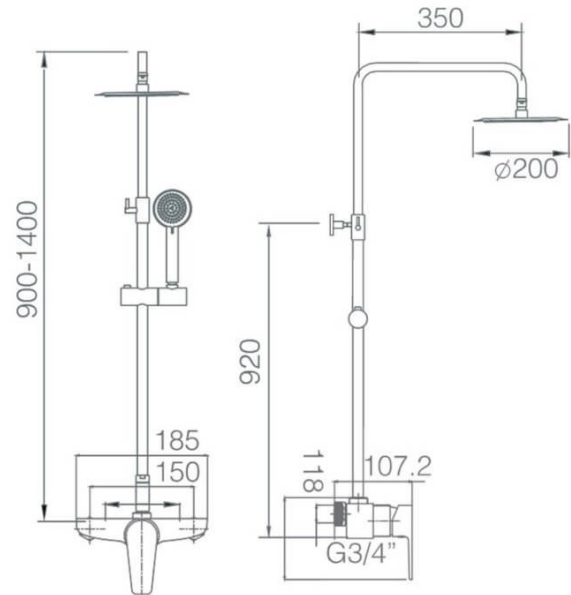

FICHA TÉCNICA | DATASHEET

Sistema de duche com braço ajustável, chuveiro de $\varnothing 200\text{mm}$ e rampa de duche.

Shower system with adjustable arm, $\varnothing 200\text{mm}$ shower head and shower rail.

DIMENSÕES | DIMENSIONS 350mm (C) x 185mm (L) x 1400mm (A)