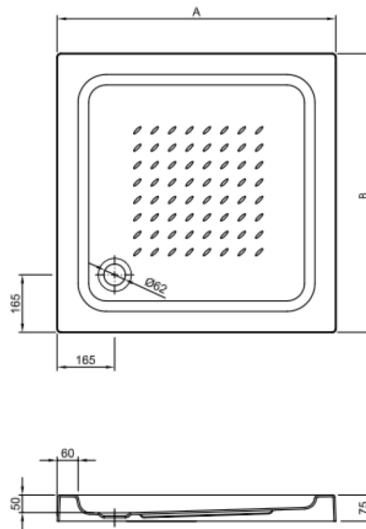

FICHA TÉCNICA | DATASHEET

Base de chuveiro acrílica quadrada Quadrada com cuba de 50mm e aba integral de 75mm. Chapa acrílica de 3.2mm s/norma EN263 (NF). Aplicação válvula de Ø65mm (não incluída). Antiderrapante.

Square shower tray. Square with 50mm deep shower tray and 75mm integral upstands. Crosslinked cast acrylic sheet with 3.2mm acc/standard EN263 (NF). Free standing. Uses Ø65mm shower waste (not included). Antislip.

DIMENSÕES | DIMENSIONS 75mm (A)

(L): 700/900mm X (P): 700/900mm

ACABAMENTO | FINISH Branco | White