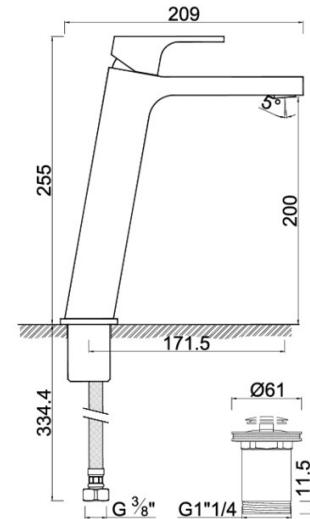

CARACTERÍSTICAS | CHARACTERISTICS

Monocomando de Lavatório XXL.

Monocomando com cano de 171,5mm, com jorro tipo champagne.

Monocomando com caudal de 8l/min e perlador orientável.

Inclui válvula redonda e torneira de corte com filtro.

Single-lever washbasin XXL.

Single-lever with 171,5mm barrel, with champagne spout.

Single-lever with 8l/min flow rate and adjustable aerator.

Includes round valve and spotcock with filter.

DIMENSÕES | DIMENSIONS 209mm (C) x 50mm (L) x 252.1mm (A)